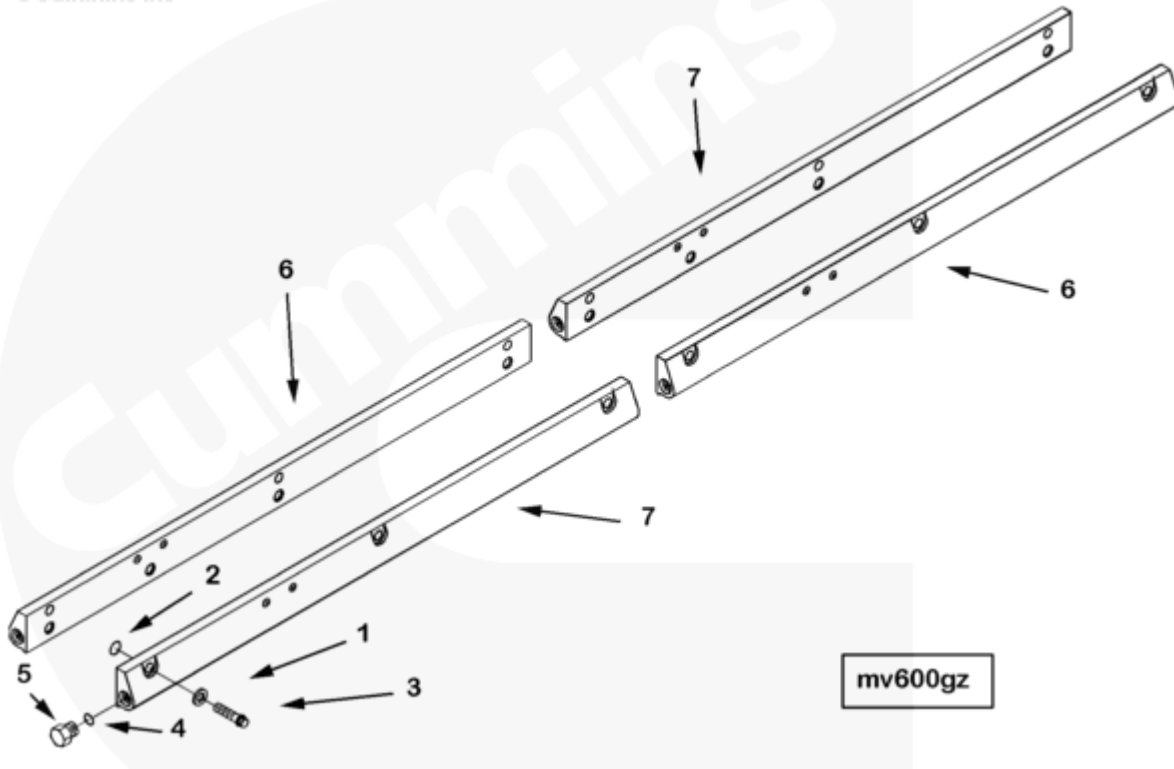

Parts Catalog - Option Detail

Electronic Parts Catalog - Option Detail				
Option	Group	Graphic	Film Card	Date
PP2404	06.01.6	mv600gz	K38	15-OCT-98
Engines	GTA38, K38, KTA38GC CM558, QSK38 CM2150 K106, QSK38 CM2150 MCRS, QSK38 CM850 MCRS			

©Cummins Inc

SMALL | MEDIUM | LARGE

Cart	Ref No	Part Number	Part Description	Required	Remarks
<input type="button" value="View My Cart"/>					
		PP2404	Oil Manifold		
<input type="checkbox"/>	1	127018	Plain Washer	12	1/4 in.
<input type="checkbox"/>	2	3084539	O-Ring Seal	12	
<input type="checkbox"/>	3	3001811	Twelve Point Cap Screw	12	1/4 - 20 X 1 Inch.
<input type="checkbox"/>		3023217	Threaded Plug	8	7/16 - 20 UNF
<input type="checkbox"/>	4	3036666	O-Ring Seal	8	
	5	3630034	Threaded Plug	8	